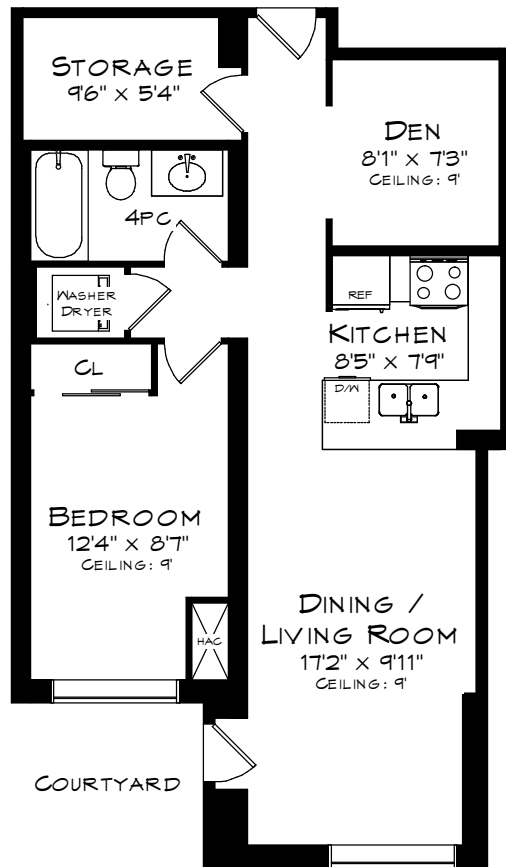

# 215 SHERWAY GARDENS ROAD SUITE #105

LIVING AREA  
718 SQUARE FEET

Measurements may not be 100% accurate  
and should be used as a guideline only.  
October - 2024